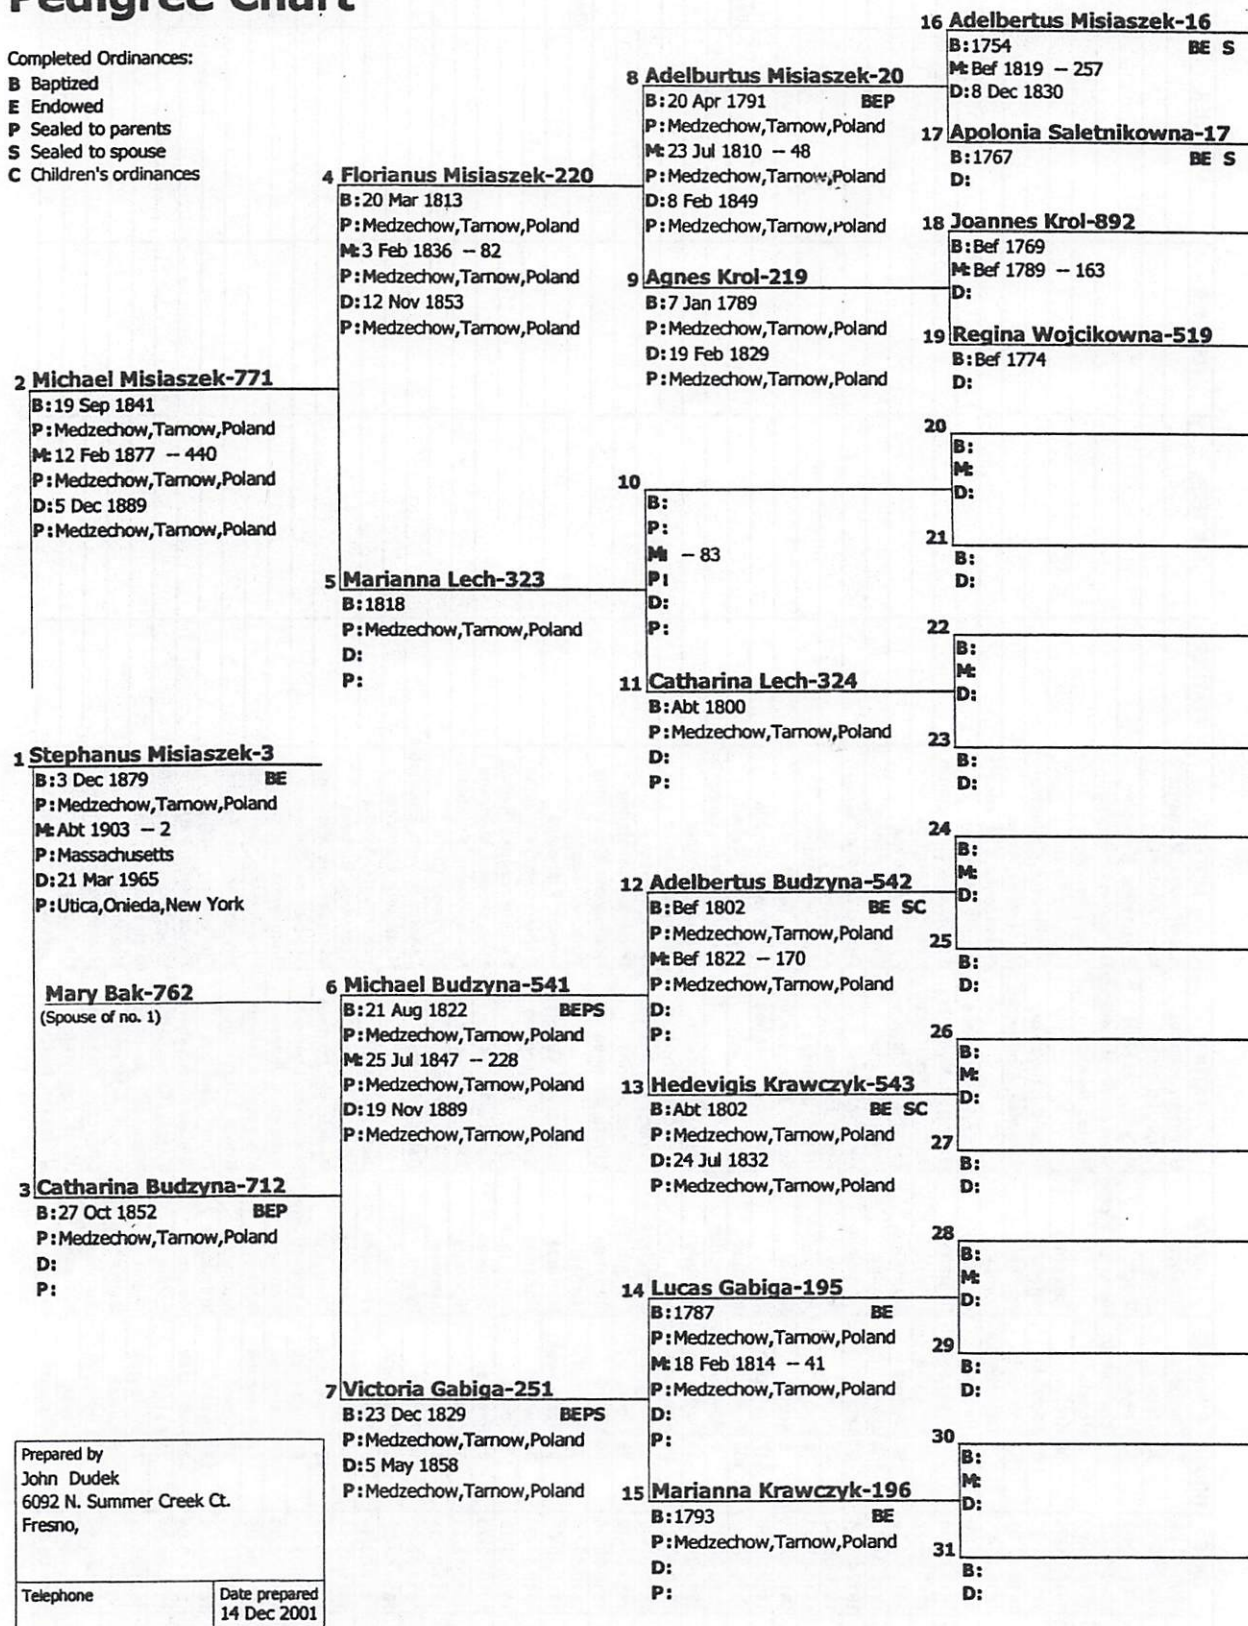

Pedigree Chart

Chart no. 1

Completed Ordinances:

- B Baptized
- E Endowed
- P Sealed to parents
- S Sealed to spouse
- C Children's ordinances

Prepared by
John Dudek
6092 N. Summer Creek Ct.
Fresno,
Telephone _____ Date prepared
14 Dec 2001

Pedigree Chart of Stephanus Misiaszek

Mędrzechów Births